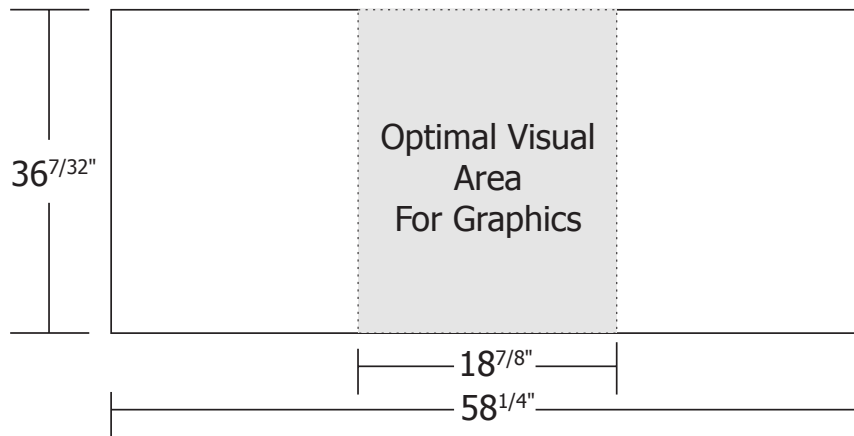

8ft. Premium Pop-up Display Specifications

Graphic Panel Materials: Digitally printed onto 16 mil opaque poly with a 4.5 mil laminate for a scratch-resistant, non-glare finish.

Podium Conversion Kits - Oval Supercase Specifications

Minimum 100 dpi resolution at actual size (100%).

All files must be CMYK with an embedded colour profile of U.S. Sheetfed Coated v2 where possible.

945 Sheldon Court, Burlington, Ontario L7L 5K6

Phone: 905-681-8829 • Fax: 905-681-1672 • www.bcreativesolutions.com