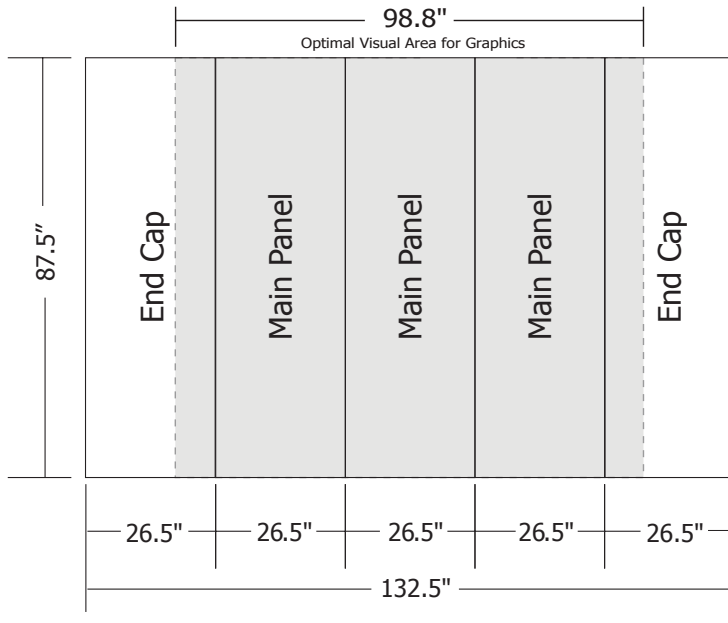

8ft. Premium Pop-up Display Specifications

Graphic Panel Materials: Digitally printed onto 16 mil opaque poly with a 4.5 mil laminate for a scratch-resistant, non-glare finish.

Podium Conversion Kits - Oval Supercase Specifications

Minimum 100 dpi resolution at actual size (100%).

All files must be CMYK with an embedded colour profile of U.S. Sheetfed Coated v2 where possible.

945 Sheldon Court, Burlington, Ontario L7L 5K6

Phone: 905-681-8829 • Fax: 905-681-1672 • www.bcreativesolutions.com