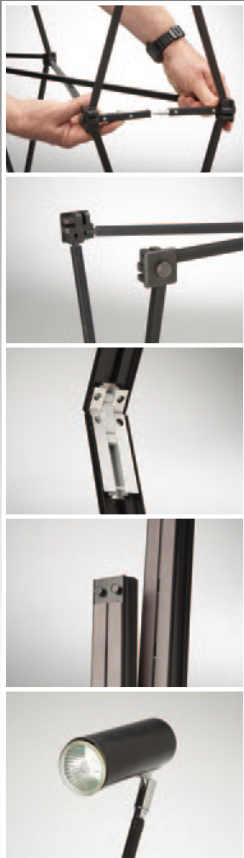

10ft. Pop-up Display

Artwork additional. LCD Display optional.

Lightweight and portable, this innovative system sets up as easy as 1-2-3.

What's included:

- Lightweight Aluminum Pop-up Frame
- Aluminum Channel Bars with Magnets
- Heavy-duty Oval Case with wheels
- Podium top cover
- Four (4) inside Graphic Panels
- Two (2) end Graphic Panels
- One (1) podium Graphic Panel
- Two (2) 75W Halogen Lights

Optional:

- Carpet Panels in a variety of colours
- Product Shelves
- LCD Display Kit